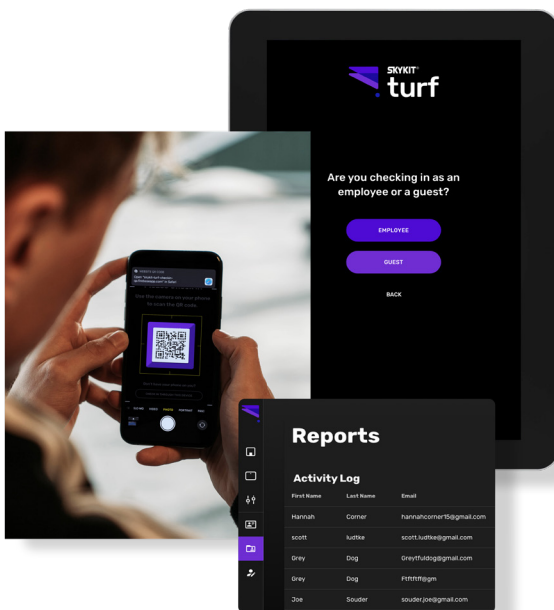

### SECURE CHECK-IN CONFIRMATION

Allow employees to confirm their check-in via SMS or email.

### AUDIT CHECK-IN ACTIVITY LOGS

View and export visitor and employee check-in logs for compliance and COVID-19 contact tracing.

### CUSTOM CONFIRMATION CONTENT

Present custom messaging with an image for your visitors and employees after they check in.

### AUTOMATIC CHECK-OUT

Automatically check out employees and visitors at midnight each day.